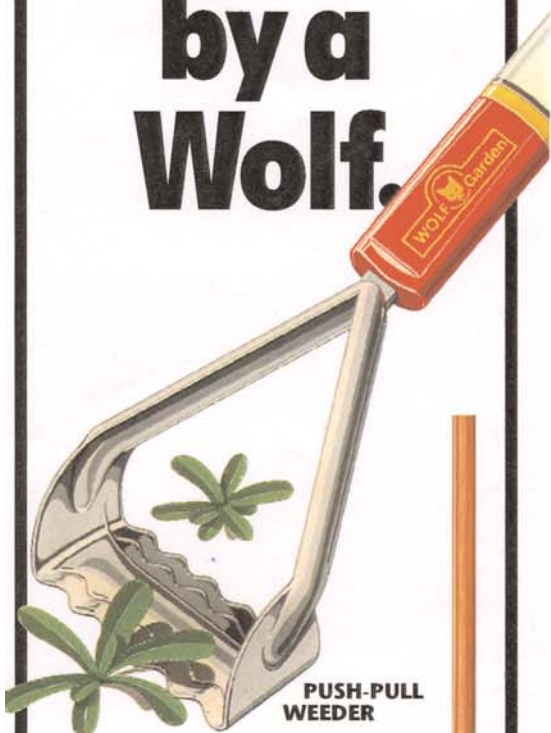

Razed by a Wolf.

PUSH-PULL WEEDER

Work the head backward and forward below soil level and the double-sided wavy-edged blade slices through weeds in both directions.

Available in multi-change or fixed head versions. 5 year Guarantee.

More thought, less effort.

Wolf Garden, Ross-on-Wye, Herefordshire HR9 5NE.
Brochure hotline: 01989 767600

The Independent 200 x 83mm